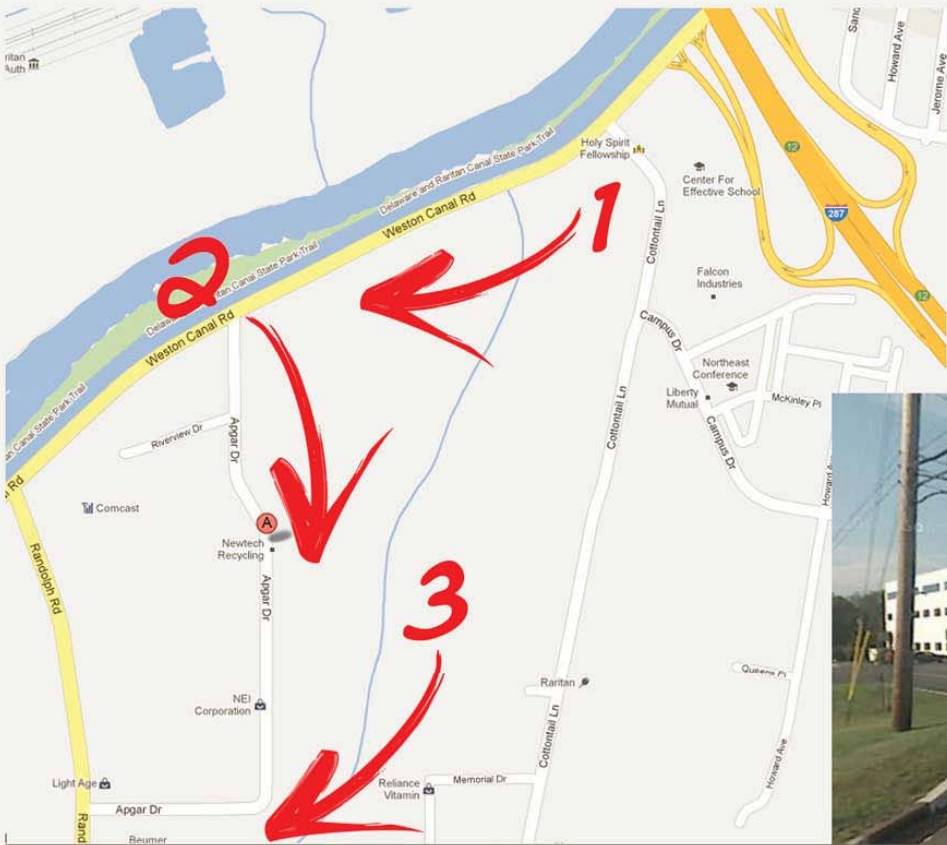

# Directions

**Newtech  
Recycling Inc.**  
Computer & Electronics Recycling

1. At the end of the Exit Ramp make a left turn onto Weston Canal Road heading toward Manville
2. Follow Weston Canal Road to Apgar Drive. Make a left onto Apgar Drive
3. Drive down Apgar Drive until the road turns to the right

## Aerial View

Our building is #600 which we share with Village Office Supply. We are located in the back corner of the facility.

Located next to the bays is a blue door. Ring the doorbell and a member of Newtech's staff will help you.